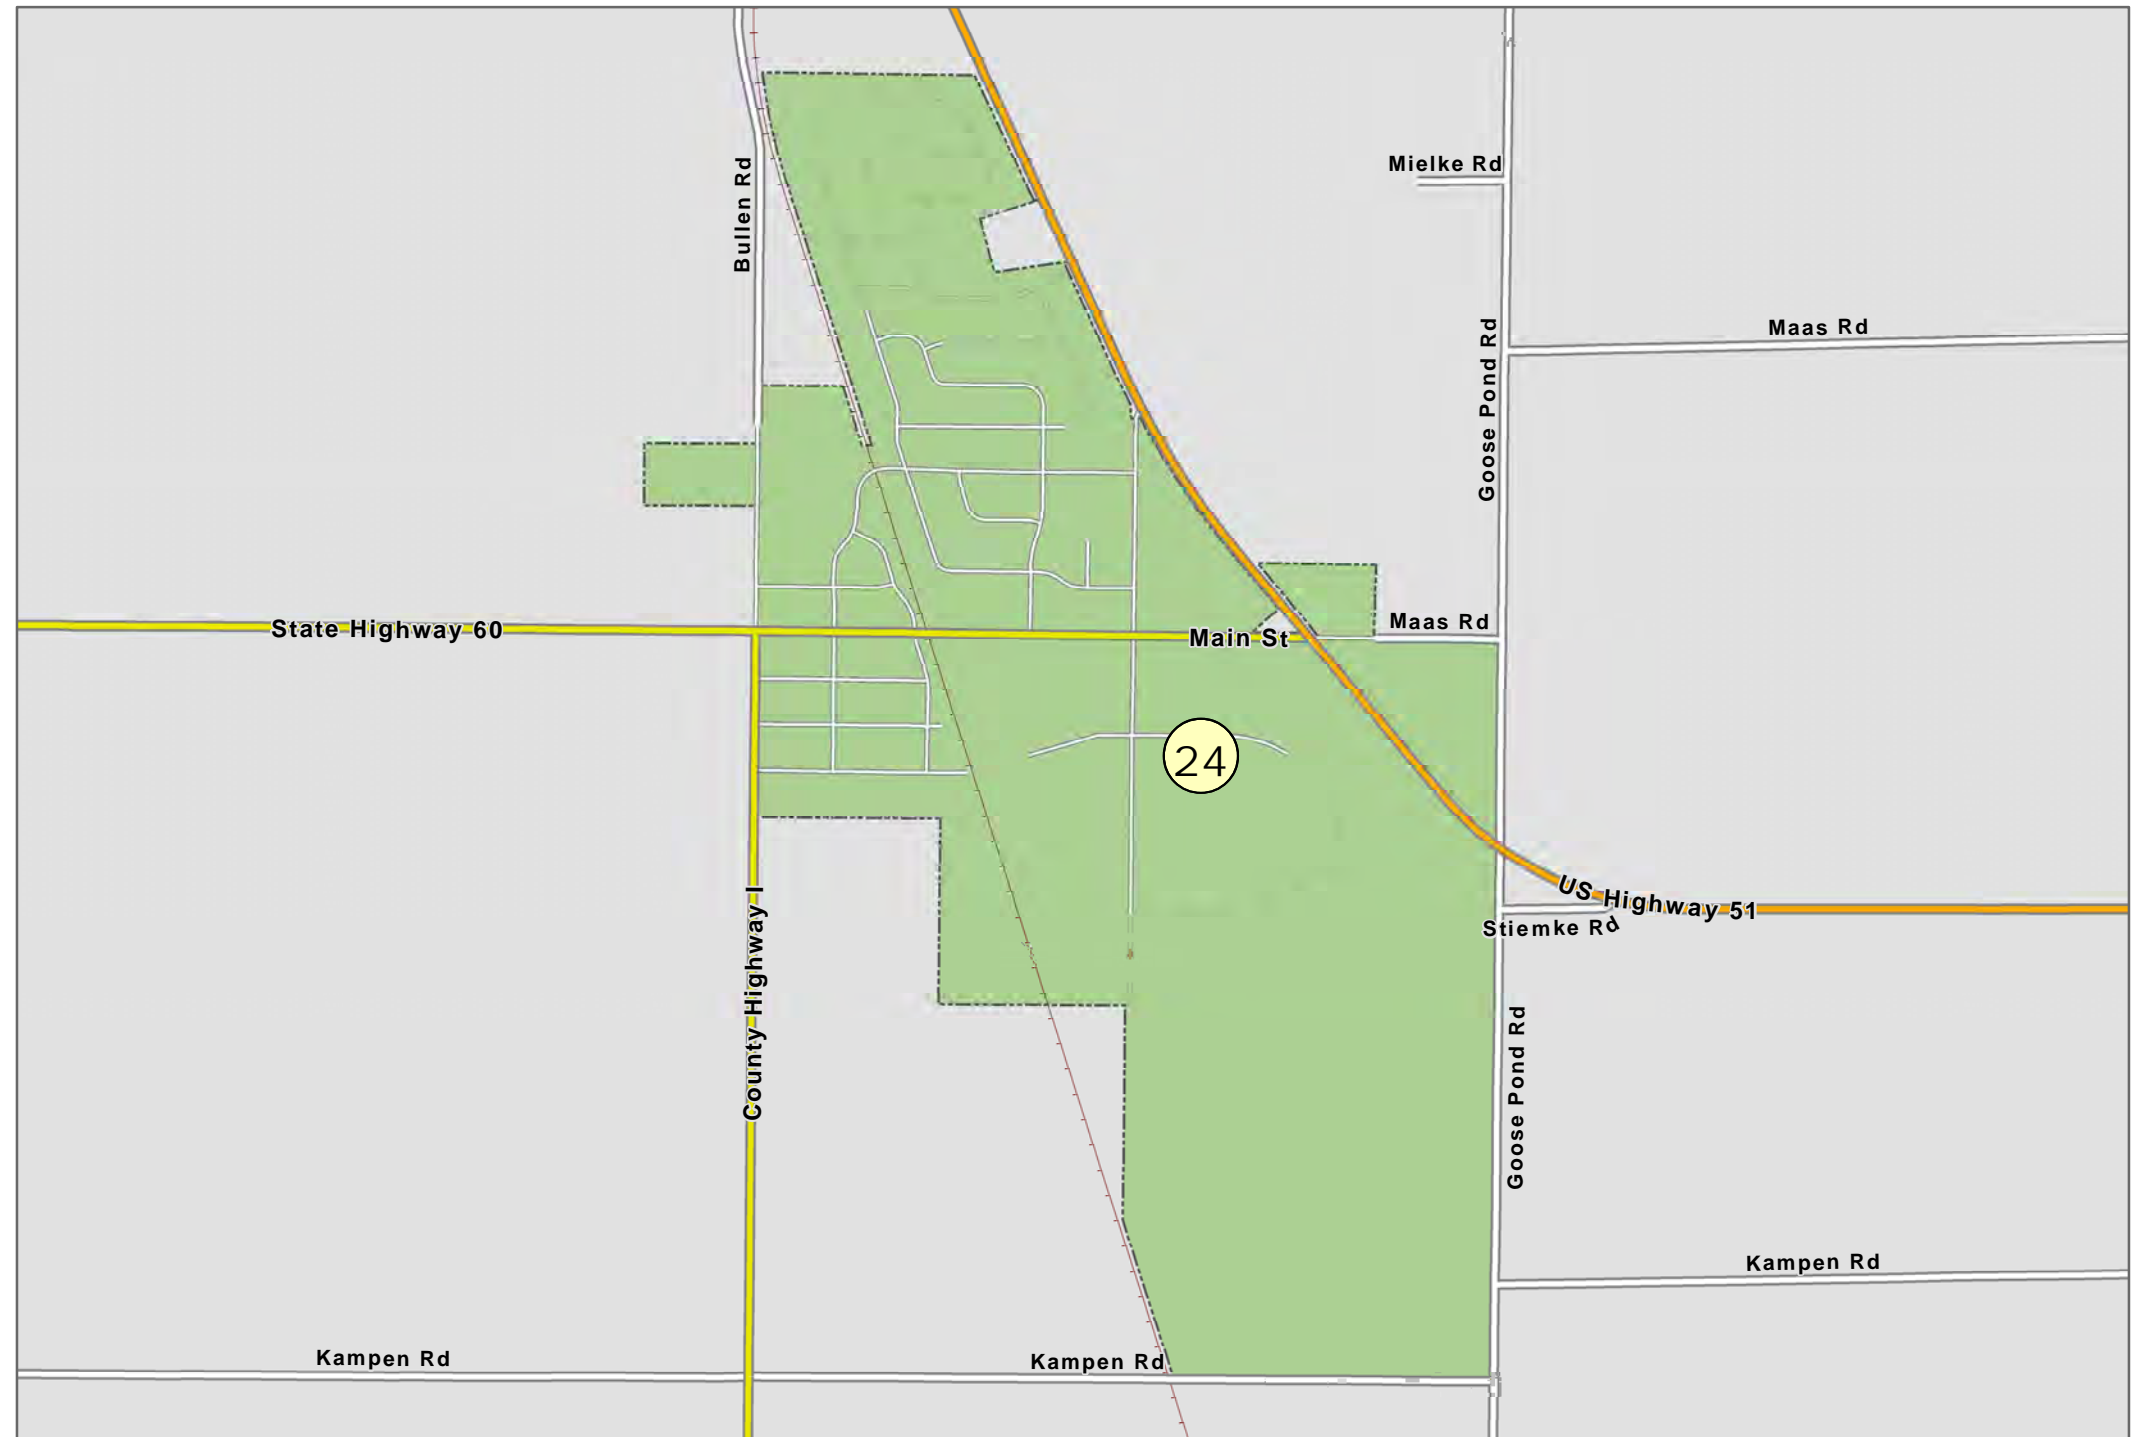

VILLAGE OF ARLINGTON

Legend

- Supervisory
- Ward (W-)
- Aldermanic

February 01, 2023
COLUMBIA COUNTY
www.columbia.wi.gov

COLUMBIA COUNTY, WI

SUPERVISORY DISTRICT(S)

SCHOOL DISTRICT(S)