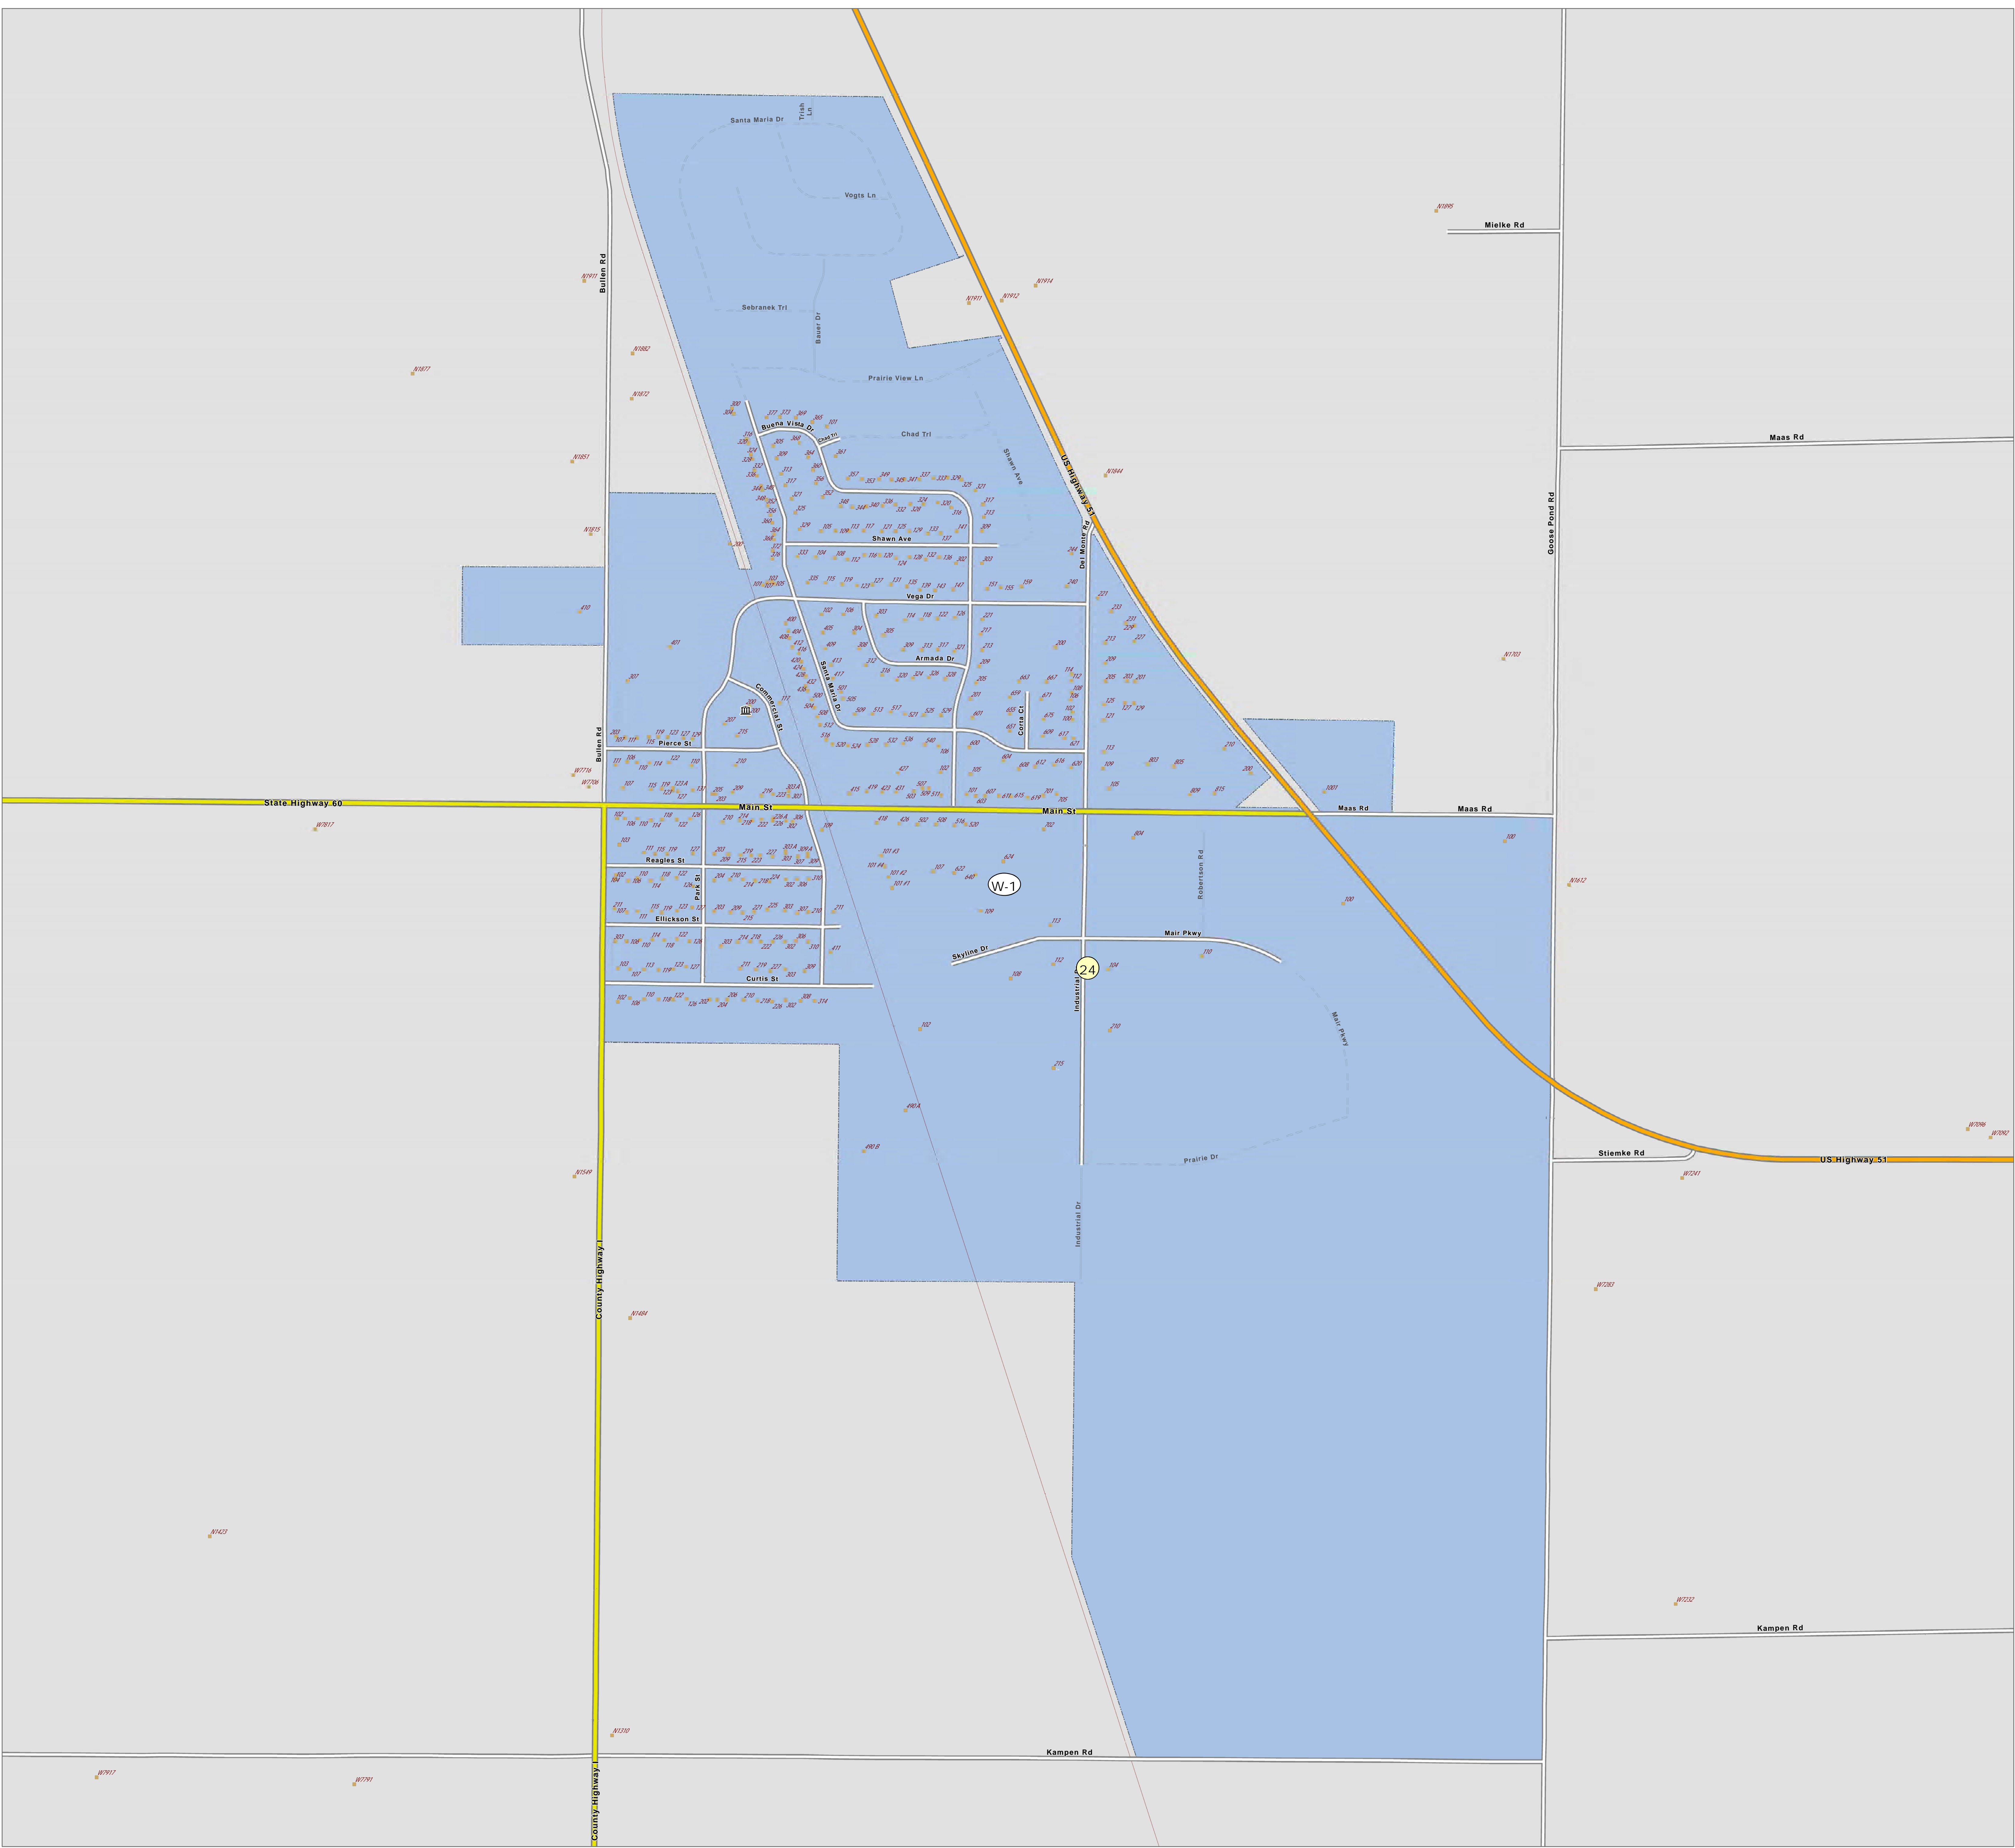

VILLAGE OF ARLINGTON

Legend

- Supervisory
- Ward (W-)
- Aldermanic

February 01, 2023
COLUMBIA COUNTY
www.columbia.wi.gov

COLUMBIA COUNTY, WI

SUPERVISORY DISTRICT(S)

SCHOOL DISTRICT(S)